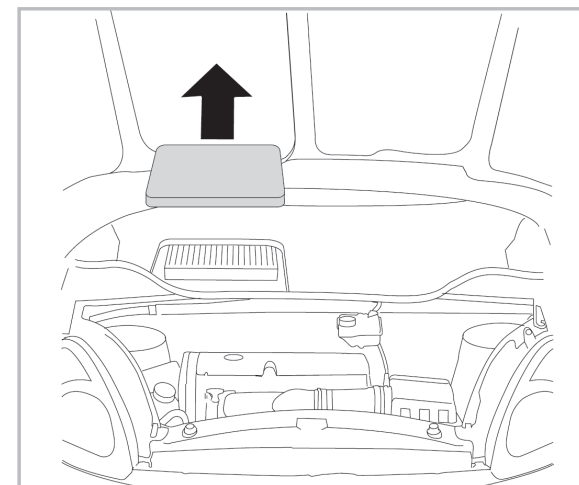

COMFORT

particle filter

698469

FH347

PA

WANT TO KNOW MORE?

www.valeo-techassist.com

FOR
BMW

SERIES 3 E36 COMPACT A/C+ (02/94 > 04/01)

Valeo Service - Société par Actions simplifiée - Capital de 12 900 000€ - 70, rue Playel, 93285 Saint-Denis Cedex - France - B 306 486 408 RCS Bobigny